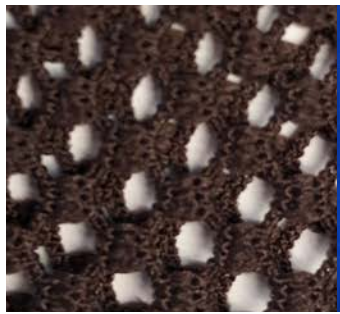

Forte Mesh

black

chocolate

ivory

magenta

navy

pine