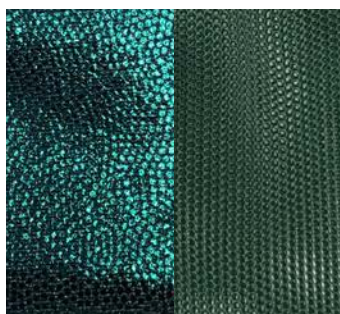

mystique/mesh

black

burgundy/wine

chocolate bronze/
chocolate

magenta/
hibiscus

navy black/
black

pine/hunter