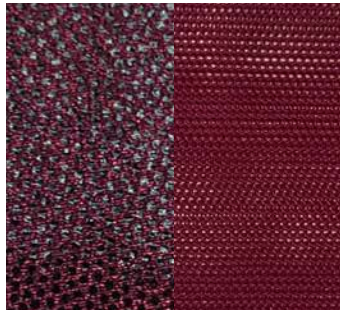

mystique/mesh

black

burgundy/wine

chocolate bronze/
chocolate

magenta/
hibiscus

navy black/
black

pine/hunter