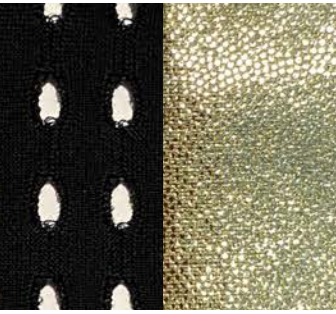

# peep mesh/matrix

black/gold

olive/gold

royal/silver

titanium/silver

white/silver