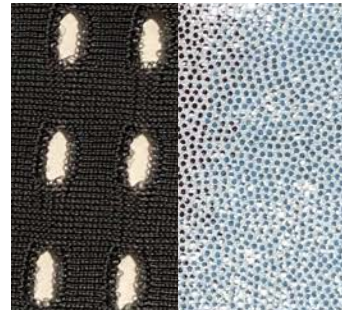

# peep mesh/matrix

black/gold

olive/gold

royal/silver

titanium/silver

white/silver